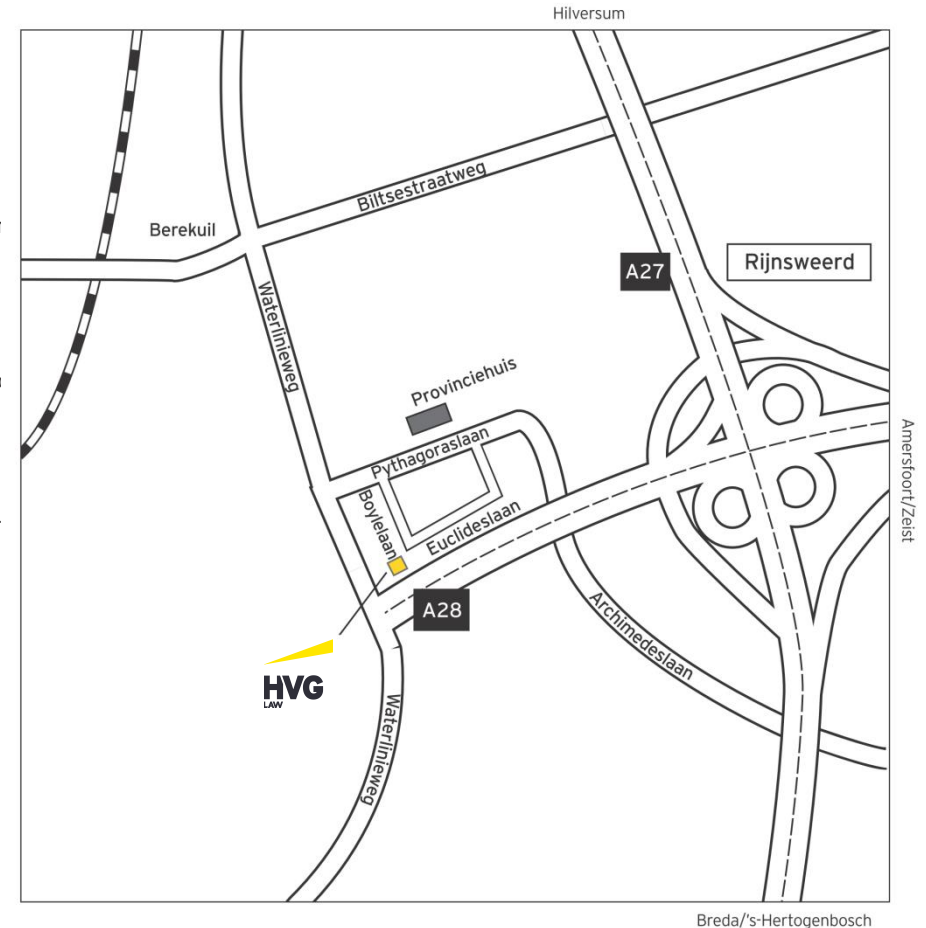

From the Rotterdam/Den Haag area (A12)

Take the A12 to Utrecht. At junction Oudenrijn take the A12 to Arnhem. At junction Lunetten, stay in lane to Amersfoort/Hilversum (A27). At junction Rijnsweerd, stay in lane to Utrecht/Utrecht-Veemarkt (A28). Then take the Utrecht exit (A28).*

From the Hilversum area (A28)

Take the A27 to Utrecht. At junction Oudenrijn, take exit to Utrecht-Centre (A28).*

From the Amersfoort/Zeist area

Take the A28 to Utrecht. At junction Rijnsweerd, continue on to Utrecht-Centre (A28).*

*) Stay in lane to Rijnsweerd/Witte vrouwen. At the end of the motorway, turn right at the traffic lights to Rijnsweerd. Then turn right at first traffic light to Rijnsweerd. The Euclideslaan is the first road on the right. Then entrance car park is on the right hand side.